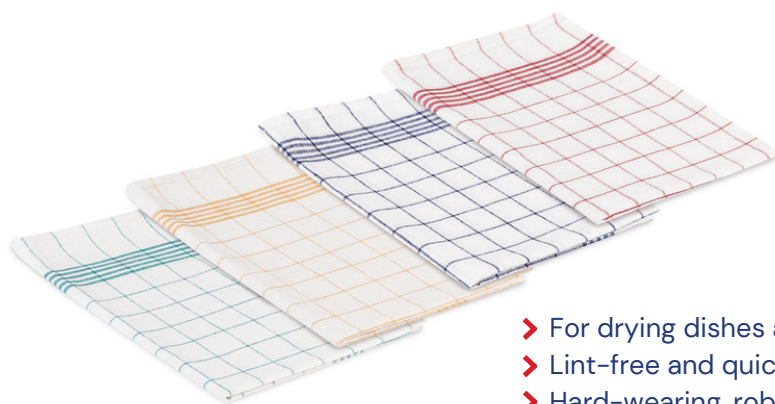

DISH CLOTH HALF LINEN

- > For drying dishes and glasses
- > Lint-free and quick-drying
- > Hard-wearing, robust and durable
- > Highly absorbent and dimensionally stable

*Sito Private Label
200 g/m² | 500x700 mm | LI 55% CO 45%

Art.No.	PU	Color
689820.41633 (6001610*)	10/10	
689920.41634 (6001611*)	10/10	
689900.41635 (6001612*)	10/10	
689930.41636 (6001613*)	10/10