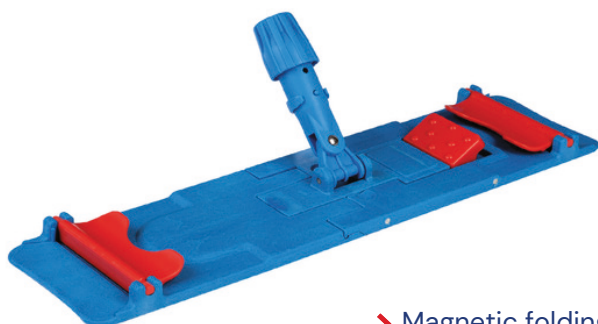

MAGNETIC TWO

- > Magnetic folding holder
- > Strong high-performance magnet
- > High-quality 'heavy' version
- > Suitable for covers with tabs

Art.No.	Size mm	Fix	PU	Color
683640.41954 (9000027)	400	B	10	
683670.41955 (9000028)	500	B	10	

> Mop Covers | Pages 28–31