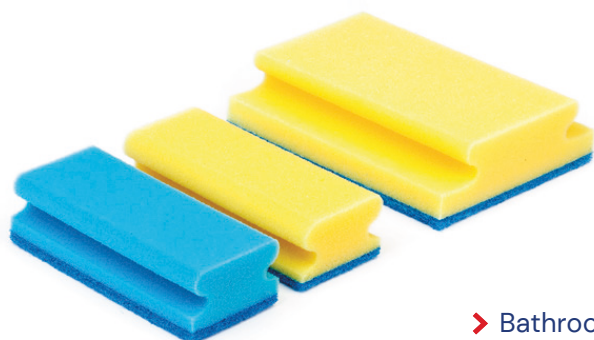

PAD-SPONGE

153x69x42 mm

- > Bathroom and tile sponge
- > Dimensionally stable and robust
- > Ideal for large surfaces

Art.No.	PU	Color
551510.40623 (5020013)	10/10	
551500.40624 (5020014)	10/10	

180x146x50 mm

Art.No.	PU	Color
551520.40657 (5020113)	6/4