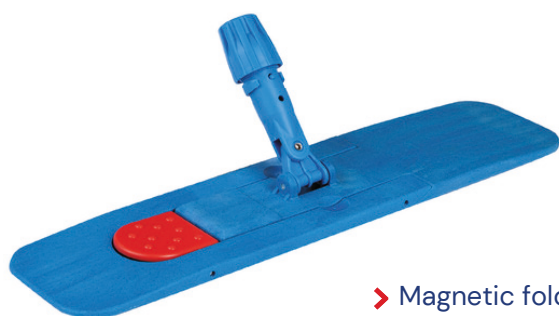

MAGNETIC ONE

- > Magnetic folding holder
- > Robust and durable
- > Strong high-performance magnet
- > High-quality 'heavy' version

Art.No.	Size mm	Fix	PU	Color
683650.41952 (9000024)	400	A E	10	
683660.41953 (9000025)	500	A E	10	

> Mop Covers | Pages 28–31