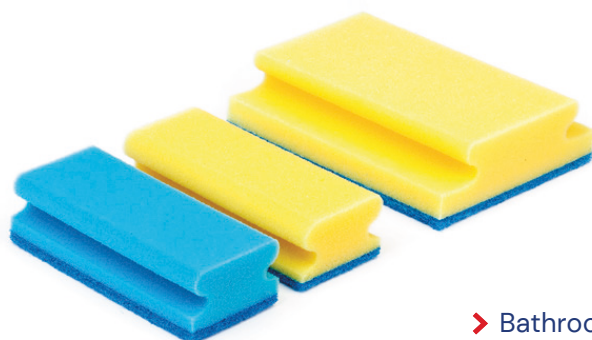

PAD-SPONGE

153x69x42 mm

- > Bathroom and tile sponge
- > Dimensionally stable and robust
- > Ideal for large surfaces

Art.No.	PU	Color
551510.40623 (5020013)	10/10	
551500.40624 (5020014)	10/10	

180x146x50 mm

Art.No.	PU	Color
551520.40657 (5020113)	6/4