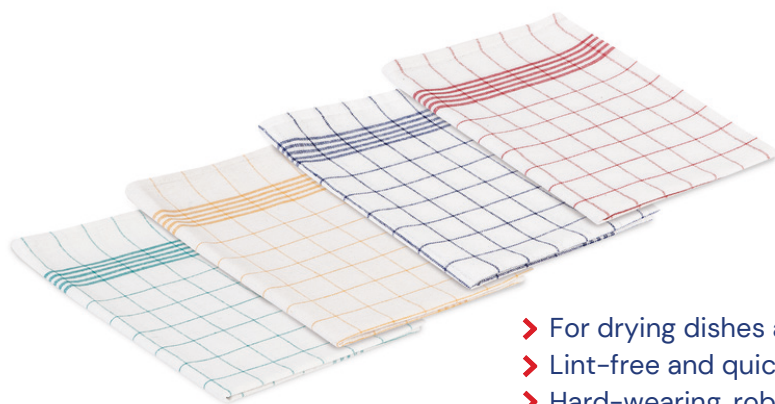

## DISH CLOTH HALF LINEN

- > For drying dishes and glasses
- > Lint-free and quick-drying
- > Hard-wearing, robust and durable
- > Highly absorbent and dimensionally stable

\*Sito Private Label  
200 g/m<sup>2</sup> | 500x700 mm | LI 55% CO 45%